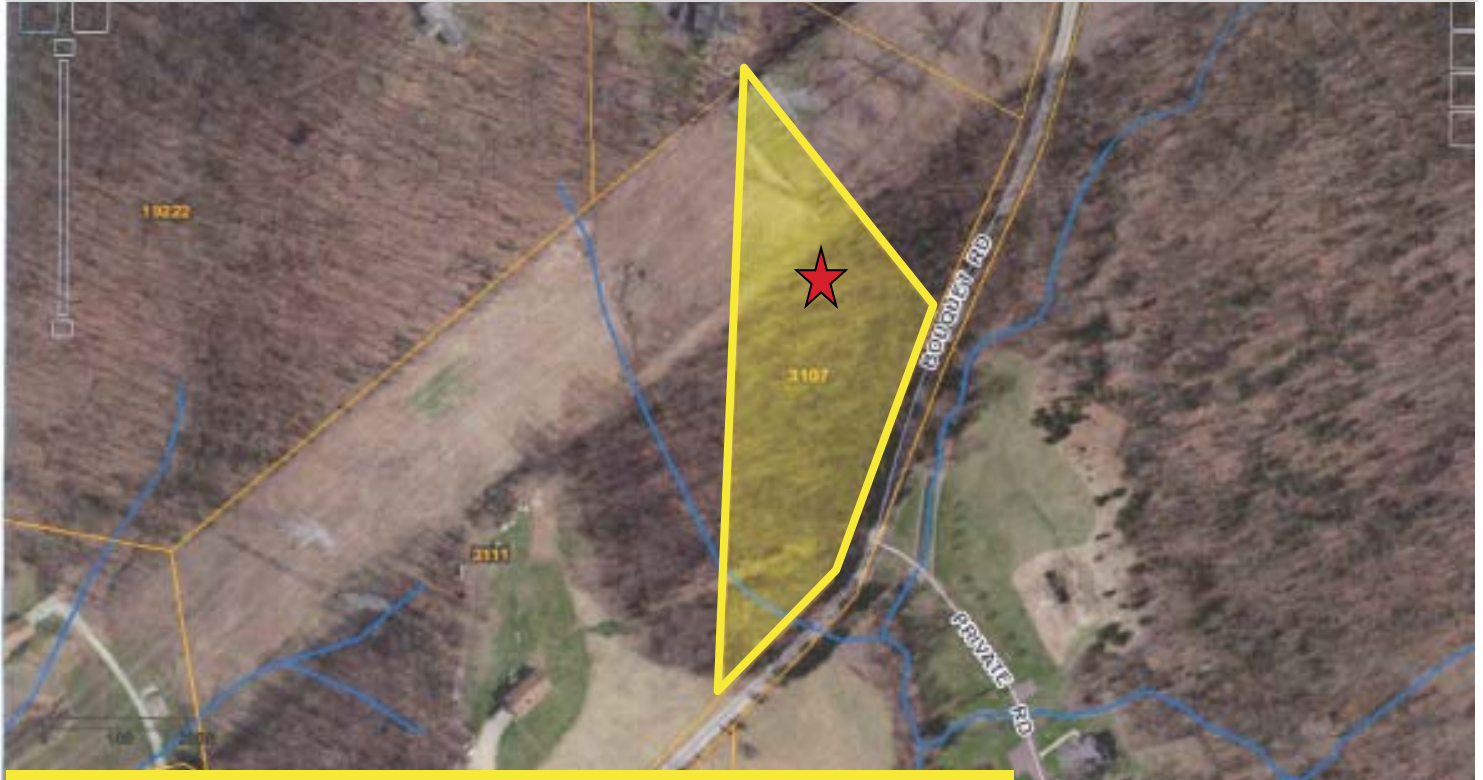

ED HOLTHAUS REALTY LLC

FOR SALE

**3107 Bouquet Road
Wildwood, MO 63038**

**3.03 Acres
MLS# 16029782**

For more information, please contact:

**Ed Holthaus
Cell: 314-378-0060
ed@ehrstl.com**

FOR SALE

- Totally Flat Building Site with Area for Horses
- Very Private
- Fronts on Blacktop Road
- Will Need Well & Septic
- Great Price

Price: \$79,500

Directions: Take Hwy 100 approx. 3 miles west of Hwy 109 to the Intersection of Fox Creek Rd. & Hwy 100. Turn right on Old Manchester Rd., which is Fox Creek Rd. to the north of Hwy 100. Go ½ mile to Bouquet Rd. on right. Turn Right on Bouquet Rd. and go approx. 2 miles to property on left.